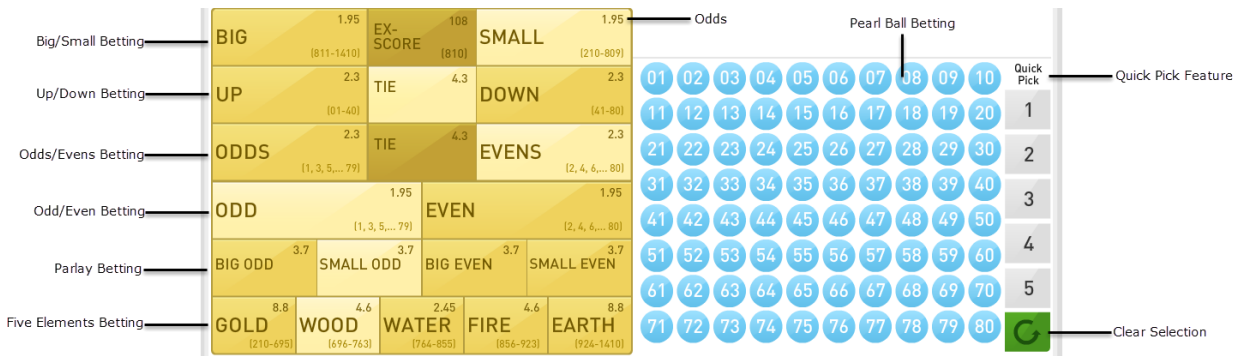

Super Keno:

During 'Betting Period', player can place bet(s) on one or more of the following bet areas shown below:

Bet Area	Description
Pearl Ball	Results are based on the drawn numbers.
Big / Small	Results are based on the sum of drawn numbers.
Up / Down	Results are based on the range of drawn numbers.
Odds / Evens	Results are based on the parity of drawn numbers.
Odd / Even	Results are based on the parity of the sum of drawn numbers.
Parlay	Results are based on the combination of different bet types.
Five Elements	Results are based on the range of the sum of drawn numbers.

Figure 1 below illustrates the bet area on player's screen:

Figure 1: Bet Area

Quick pick feature is available that allows the system to randomly choose one (1) to five (5) ball(s) based on player selection. All wins are paid according to the pay table as shown below:

Betting and Payout:

Pearl Ball Betting

Player has the option to select one (1) to five (5) numbers either manually or by quick pick feature from a list of eighty (80) Pearl Balls with their respective payout as shown below: